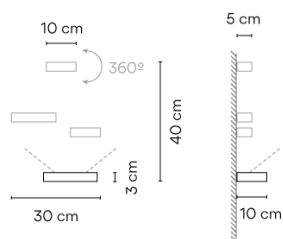

Model Sheet

Finish	 93 White RAL 9003
	 59 Mink Pantone 407C
LED temperature color	2700 K / 3000 K / 3500 K / 4000 K
Dimming	0-10V
Installation type	Surface Canopy

Materials	Body: Aluminum Diffuser: Borosilicate glass Lid: Polycarbonate Reflector body: Foamed PVC
------------------	--

Packaging 1 Box
0.36 m x 0.135 m x 0.15 m
Gross weight 1.6
Net weight 1.4
Vol. 0.0072

Lighting effect**General Lighting**

Lamp that emits an upward or backward beam that is reflected by the ceiling or wall.